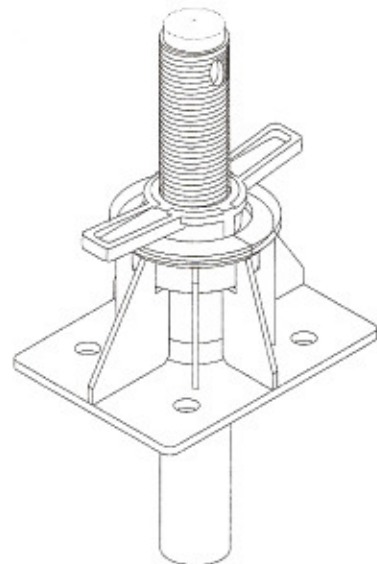

SGB Services Limited

Harsco

SGB Services Limited

Harsco House
Regent Park
299 Kingston Road
Leatherhead
Surrey KT22 7SG
United Kingdom

Tel: +44 (0) 1372 381300

Fax: +44 (0) 1372 381399

Web: www.sgb.co.uk

Managing Director - Safety Alert

International Powered Access Fed. Ltd
Bridge End Business Park
Milnthorpe
LA7 7RH

15 August 2005

Dear Customer,

URGENT

IMPORTANT SAFETY ALERT

SGB Threaded Shoring Adaptors

The item in the illustration below is known as a Threaded Shoring Adaptor and is used in conjunction with our MkII Soldier product.

The adaptor is bolted to the end of a soldier as part of a shore designed to take very heavy loads either in compression or tension.

This type of shore is very popular in construction.

In August of 2003, as part of our ongoing safety procedures and quality management, we discovered that a number of adaptors in a batch from our manufacturer had undersized threaded stems - key to the strength of the adaptor. We implemented a rigorous process of recovery in order to retrieve these items. We have now discovered that not all of these items were retrieved.

As a further precaution SGB staff are now visiting all sites in the UK where we have knowledge of SGB adaptors currently in use.

/cont.